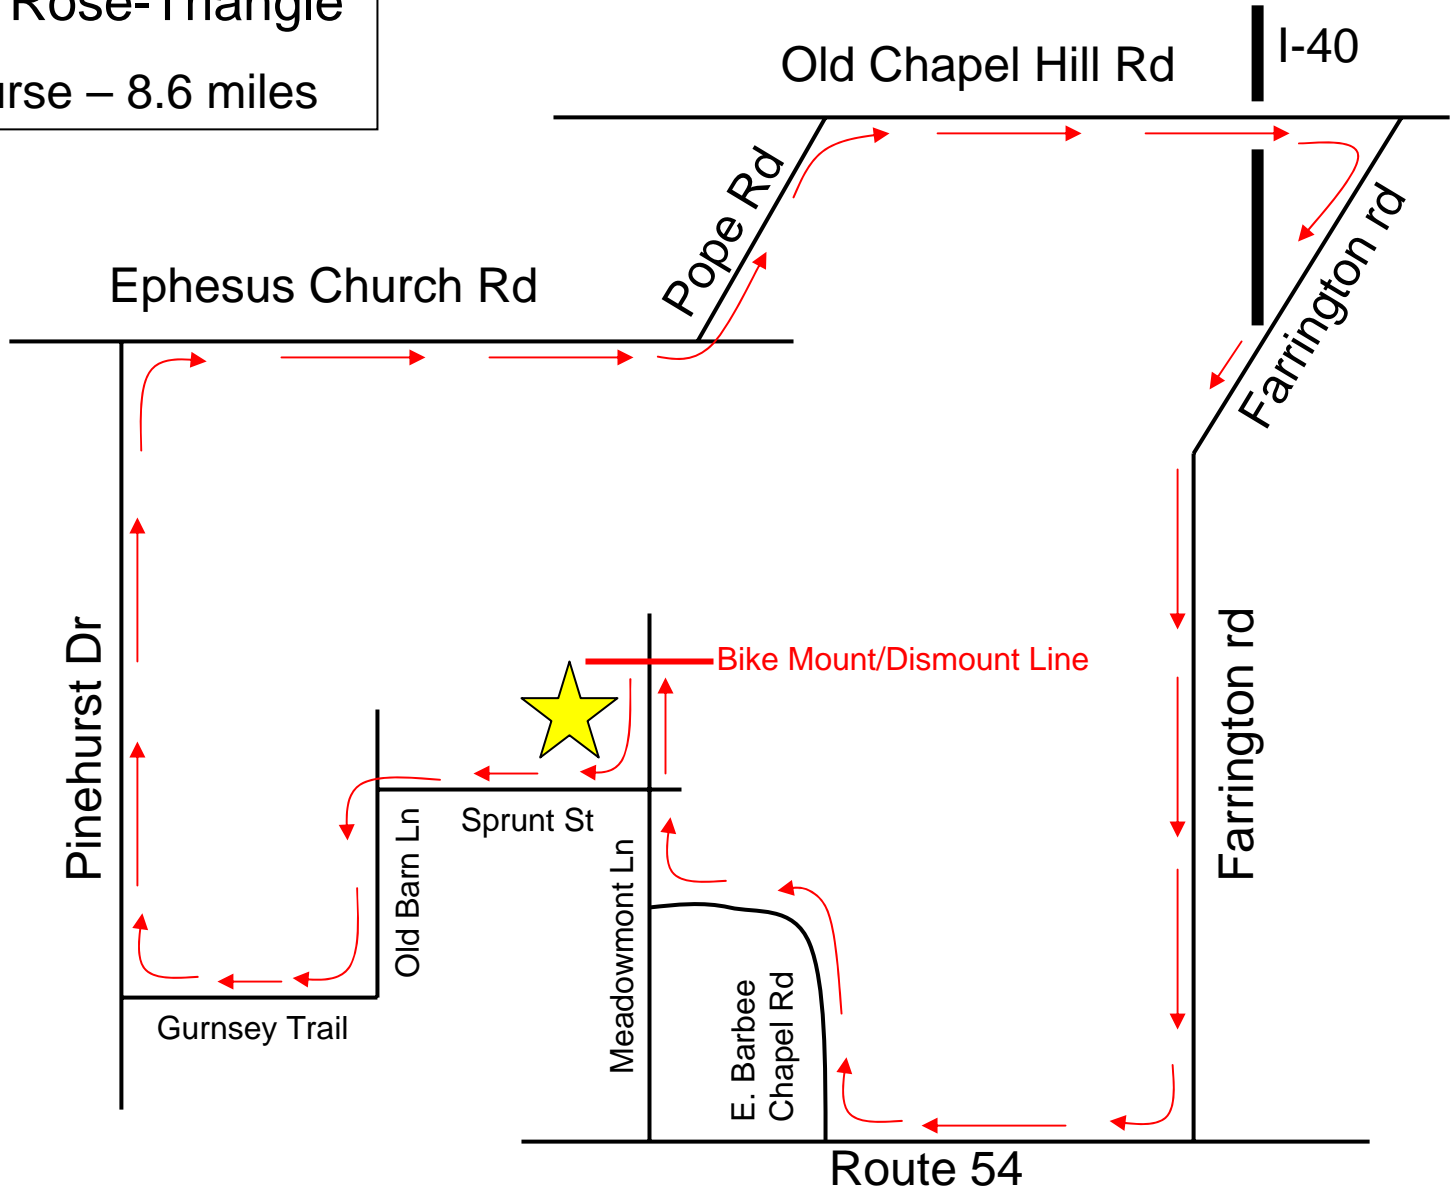

To Transition Area

Swim Start

25 yard pool

Ramblin' Rose-Triangle

Bike Course – 8.6 miles

**Ramblin' Rose
Women's Only Triathlon
Run Course (2 miles)**